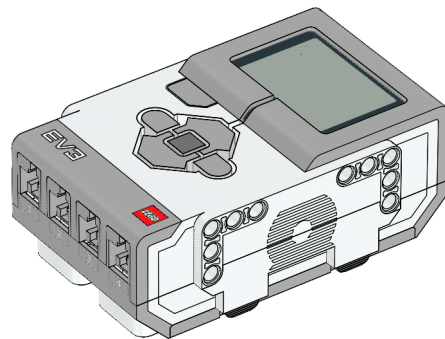

AXLES

Straight BEAMS

FRAMES

PINS

Bushings

CONNECTORS

Angle Beams

GEARS

Brick

1x

Sensors

1x

1x

2x

1x

Motors

2x

1x

1x

Battery

35 cm / 10 in.

50 cm / 20 in.

4x

1x