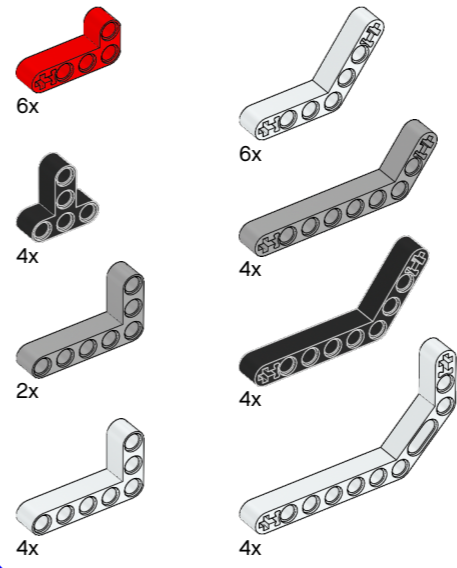

AXLES

Straight BEAMS

FRAMES

PINS

Bushings

CONNECTORS

Angle Beams

GEARS

2x

1x

1x

Battery

35 cm / 10 in.

50 cm / 20 in.

4x

1x

35 cm / 14 in.

2x

Cables

1x

USB cable

54x

4x

2x

2x

Rims, tires, Tracks

1x

1x

1x

1x

Body Panels

1:1