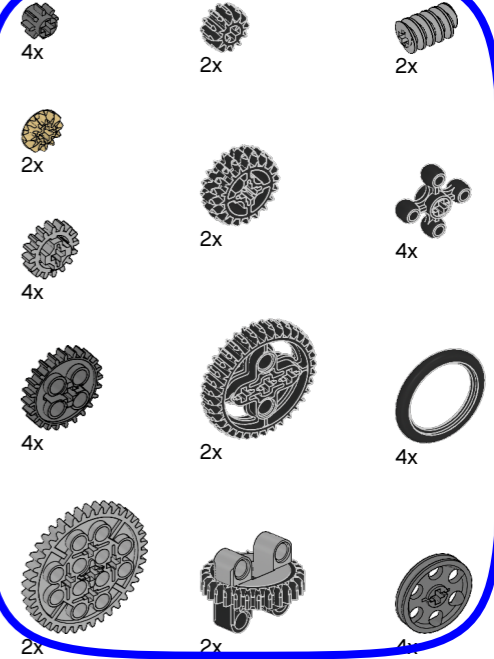

AXLES

Straight BEAMS

FRAMES

PINS

Bushings

CONNECTORS

Angle Beams

GEARS

2x

1x

1x

Battery

35 cm / 10 in.

50 cm / 20 in.

4x

1x

35 cm / 14 in.

2x

Cables

1x

USB cable

54x

4x

2x

2x

Rims, tires, Tracks

1x

1x

1x

1x

Body Panels

1:1