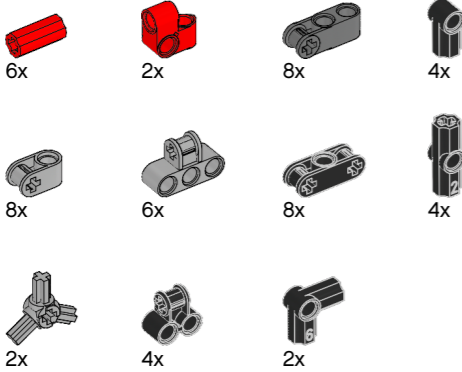

AXLES

Straight BEAMS

FRAMES

PINS

Bushings

CONNECTORS

Angle Beams

GEARS

2x

1x

1x

Battery

35 cm / 10 in.

50 cm / 20 in.

4x

1x

35 cm / 14 in.

2x

Cables

1x

USB cable

54x

4x

2x

2x

Rims, tires, Tracks

1x

1x

1x

1x

Body Panels

1:1