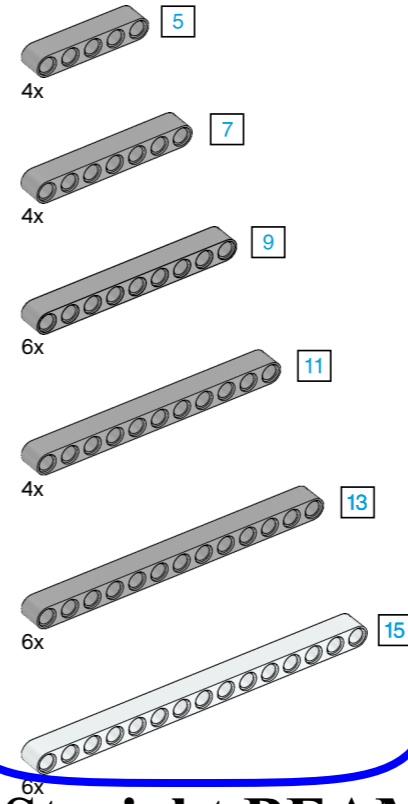

AXLES

Straight BEAMS

FRAMES

PINS

Bushings

CONNECTORS

Angle Beams

GEARS

2x

1x

1x

Battery

35 cm / 10 in.

50 cm / 20 in.

4x

1x

35 cm / 14 in.

2x

Cables

1x

USB cable

54x

4x

2x

2x

Rims, tires, Tracks

1x

1x

1x

1x

Body Panels

1:1