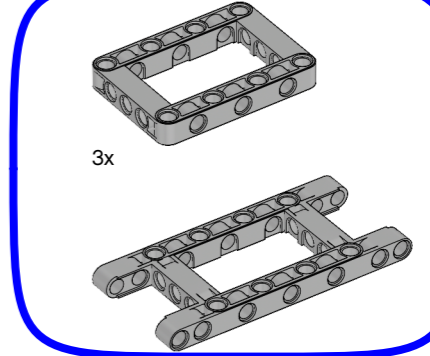

AXLES

Straight BEAMS

FRAMES

PINS

Bushings

CONNECTORS

Angle Beams

GEARS

2x

1x

1x

Battery

35 cm / 10 in.

50 cm / 20 in.

4x

1x

35 cm / 14 in.

2x

Cables

1x

USB cable

54x

4x

2x